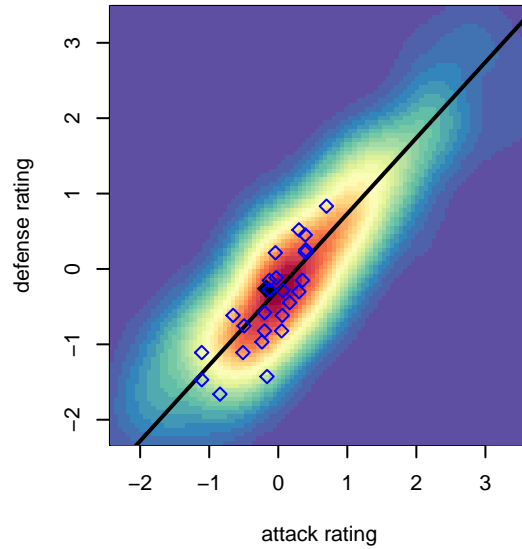

**attack and defense rating
relative to others at age
and all opponents in last 13 months**