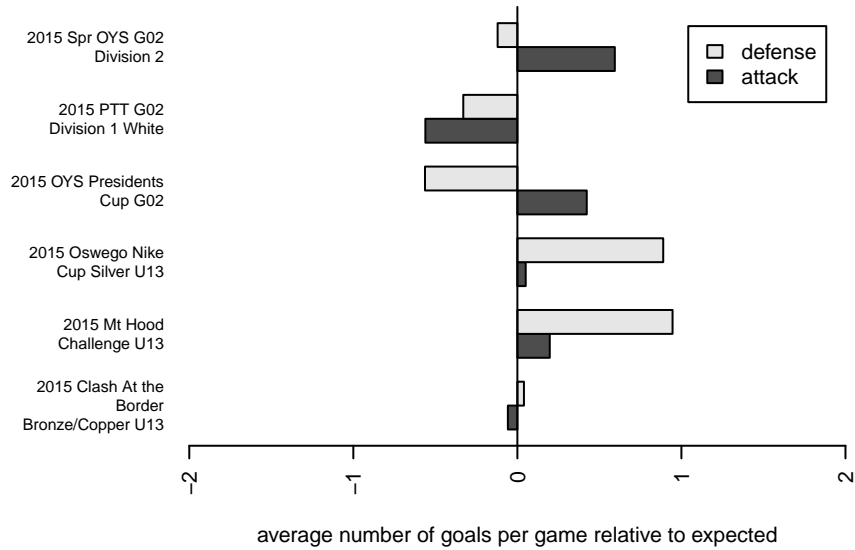

Performance relative to 13 month average