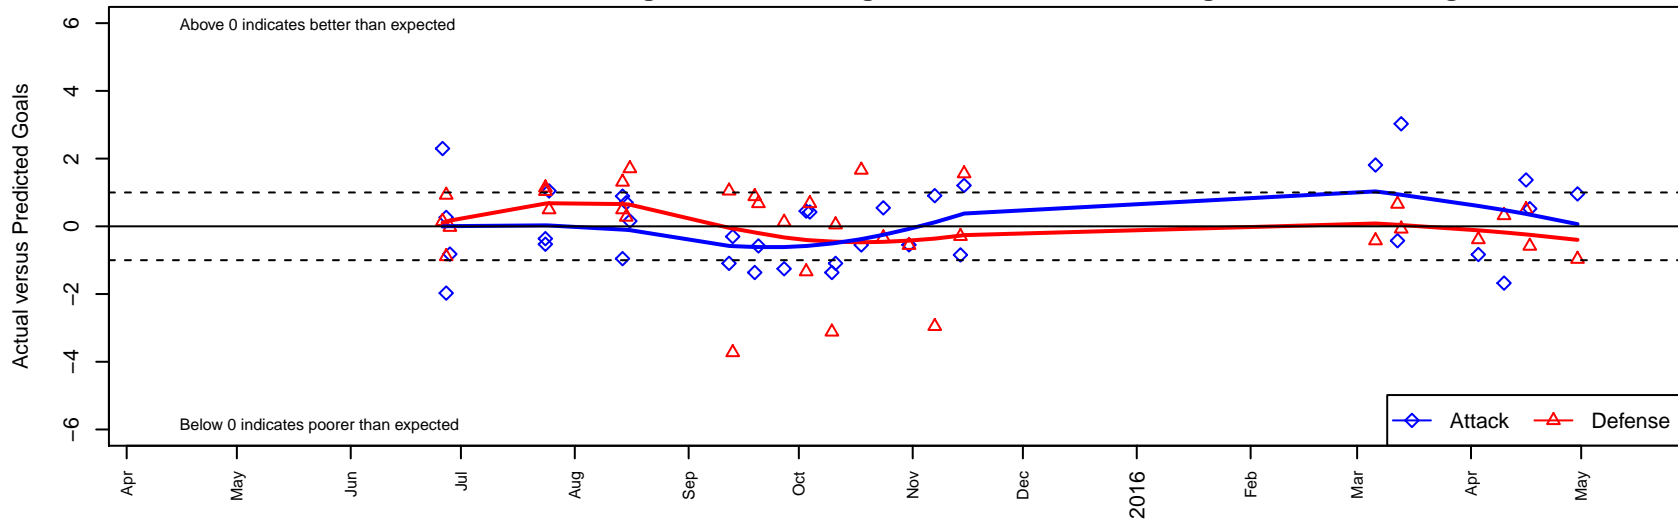

Crossfire OR CUSC Red G02

Crossfire Oregon
 Clackamas, OR
 G02 total strength=737
 attack=0.84 defense=0.77
 fall league = PTT G02 Div 1 White
 spr league = Spr OYS G02 Div 2
 notes= Deuker 2015

alt names used:
 CLACKAMAS UNITED CLASSIC G02 (OR)
 Clackamas United U13 Classic Girls
 CUSC 02 Red
 CUSC G02
 CUSC 02 Red
 CUSC 02G Red Deuker
 CUSC 02G Red Deuker

Crossfire OR CUSC Red G02
 Dots are actual minus expected GF (blue circles) and GA (red triangles).
 Blue line is smoothed change in attack strength. Red is smoothed change in defense strength.

**attack and defense variance (black dot)
relative to other teams
and top 10 in region**