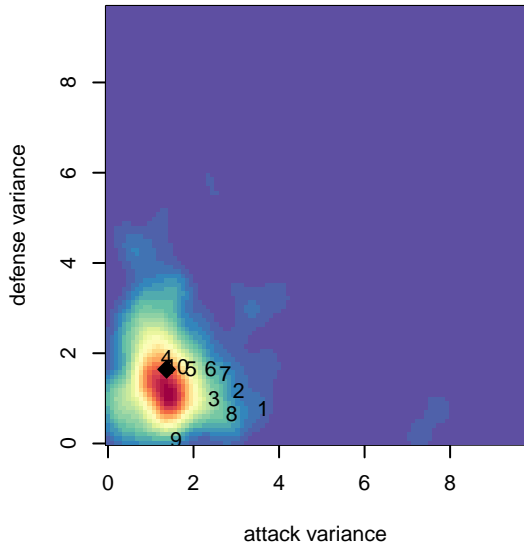

Crossfire OR CUSC Red G02

Crossfire Oregon
 Clackamas, OR
 G02 total strength=737
 attack=0.84 defense=0.77
 fall league = PTT G02 Div 1 White
 spr league = Spr OYS G02 Div 2
 notes= Deuker 2015

alt names used:
 CLACKAMAS UNITED CLASSIC G02 (OR)
 Clackamas United U13 Classic Girls
 CUSC 02 Red
 CUSC G02
 CUSC 02 Red
 CUSC 02G Red Deuker
 CUSC 02G Red Deuker

Crossfire OR CUSC Red G02
 Dots are actual minus expected GF (blue circles) and GA (red triangles).
 Blue line is smoothed change in attack strength. Red is smoothed change in defense strength.

**attack and defense variance (black dot)
relative to other teams
and top 10 in region**