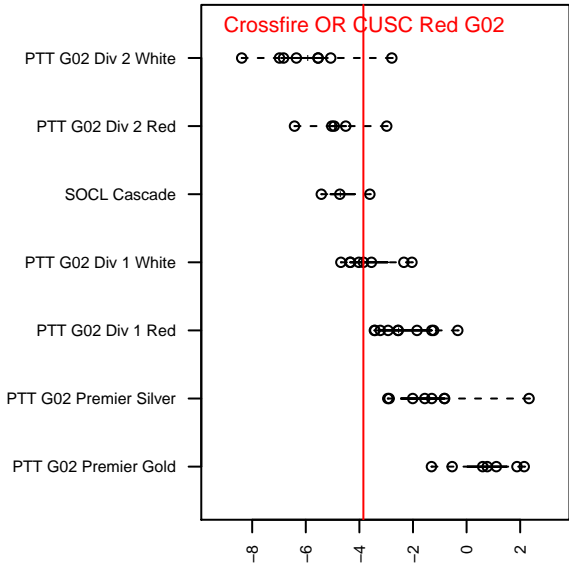

**attack and defense rating
relative to others at age
and all opponents in last 13 months**